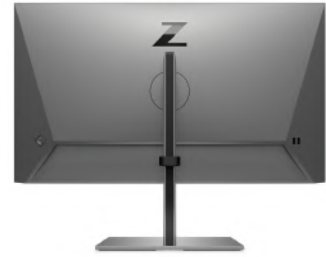

HP Z27q G3 QHD Display Specifications Table

Display type	IPS¹
Panel Active Area	23.49 x 13.22 in 59.67 x 33.57 cm
Brightness	350 nits¹
Contrast ratio	1000:1¹
Response Ratio	5ms GtG (with overdrive)¹
Product colour	Turbo Silver
Aspect ratio	16:9¹
Native resolution	QHD (2560 x 1440)¹
Resolutions supported	1024 x 768; 1280 x 1024; 1280 x 720; 1440 x 900; 1600 x 1200; 1600 x 900; 1680 x 1050; 1920 x 1080; 1920 x 1200; 2560 x 1440; 640 x 480; 800 x 600
Display features	Language selection; On-screen controls; Pivot rotation; Anti-glare; Height adjustable
User controls	Exit; Information; Management; Power control; Input control; Menu control; Brightness+; Image; Color
Input signal	1 HDMI 2.0; 4 USB-A 3.2 Gen 1; 1 DisplayPort™ 1.4-in; 1 DisplayPort™ 1.4-out
Display size (diagonal, metric)	68.6 cm (27")
Camera	No integrated camera
Environmental	Operating temperature: 5 to 35°C; Operating humidity: 20 to 80% non-condensing;
Power	100 - 240 VAC 50/60 Hz
Power consumption	69 W (maximum), 35 W (typical), 0.5 W (standby)
Dimensions	24.11 x 1.53 x 14.02 in 61.23 x 3.89 x 35.61 cm (Without stand.)
Weight	12.8 lb 5.8 kg (With stand.)
Physical security features	Security lock-ready²
Energy efficiency compliance	ENERGY STAR® certified; EPEAT® registered
Certification and compliance	BIS; BSMI; CB; CCC; CE; CECP; CEL; cTUVus; EAC; ENERGY STAR®; ErP; FCC; GS Mark; ISO 9241-307; KC/KCC; NOM; PSB; SEPA; TCO Certified; TCO Certified Edge; TUV-S; VCCI; WEEE; ISC; Low blue light; Ukraine Energy label; WW application; UAE
Sustainable impact specifications	Arsenic-free display glass; Low halogen; Mercury-free display backlights; TCO Certified; TCO Certified Edge
What's in the box	Monitor; Documentation; VESA Mount adapter; USB Type-A to B cable; Cable manager; AC power cord; DisplayPort™ 1.4 cable
Warranty	3 year limited warranty including 3 year of parts and labour. Certain restrictions and exclusions apply.
Pixels per inch (ppi)	109 ppi
Panel bit depth	8 bit (6 bit + FRC)
Vertical viewing angle	178°
Horizontal viewing angle	178°
Bezel	4-sided micro-edge
Swivel	±45°
Tilt	-5 to +20°
Pivot	±90
Height adjustment range	150 mm
VESA mounting	100 mm x 100 mm (bracket included)
Hardness	3H
Screen treatment	Anti-glare
Touch-enabled	Not touch-enabled
Integrated privacy filter	No
Flicker-free	Yes
Low blue light modes	Yes, HP Eye Ease (TÜV Low Blue Light Hardware Solution certified)
Display scan frequency (horizontal)	30-90 KHz
Display scan frequency (vertical)	50-60 Hz
Pixel pitch	0.233 mm