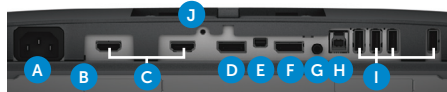

Connectivity

A Power adapter	F DisplayPort out
B Dell soundbar mounting slots	G Audio-Line out
C HDMI (MHL)	H USB upstream
D DisplayPort	I USB downstream
E Mini DisplayPort in	J Stand lock