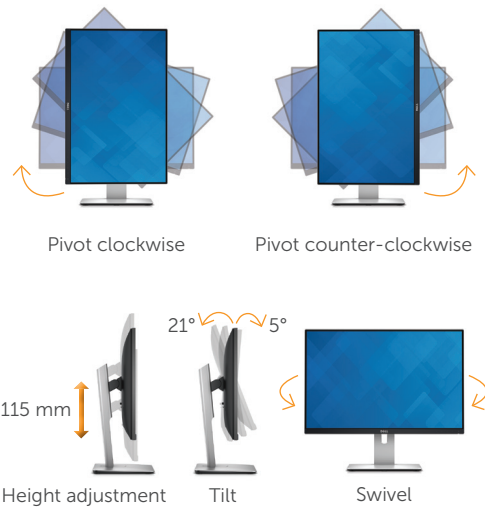

Dell UltraSharp 24 Monitor | U2415

Easily adjust the panel to your preferred viewing position to work the way you like.