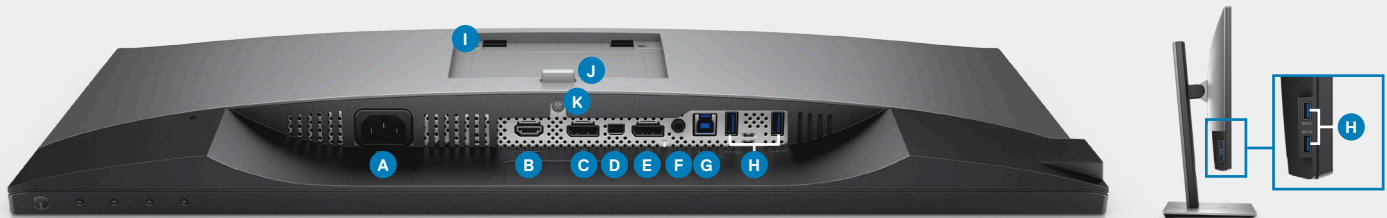

Design features

Stand	Tilt: 5°/21°, swivel: 45°/45°, pivot clockwise and counter-clockwise and height-adjustable 130 mm
Security	Security lock slot (security lock not included), anti-theft stand lock slot (to panel)
VESA mounting support	100 mm x 100 mm

Adjustability and connectivity

DELL ULTRASHARP 25 MONITOR | U2518D

Easily adjust the panel to your preferred viewing position.

Connectivity

- | | |
|---|--|
| A AC power connector | G USB upstream |
| B HDMI | H 2 x USB ports with 1 x port with BC1.2 battery charging |
| C DP connector (in) | I VESA mounting holes |
| D mDP connector (in) | J Stand release button |
| E DP connector (out) | K Stand lock |
| F Audio line-out port ⁵ | |