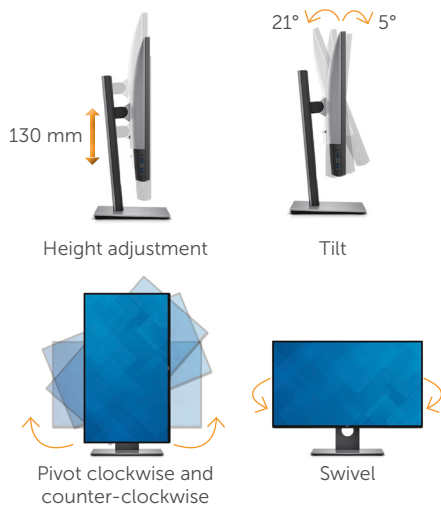

Easily adjust the panel to your preferred viewing position to work the way you like.