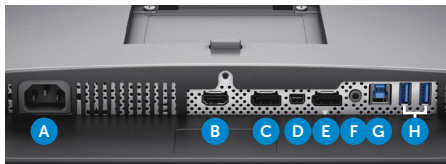

Connectors

- A AC Power
- B HDMI/MHL
- C DisplayPort (in)
- D Mini DisplayPort (in)
- E DisplayPort (out)
- F Audio line-out
- G USB upstream
- H USB downstream