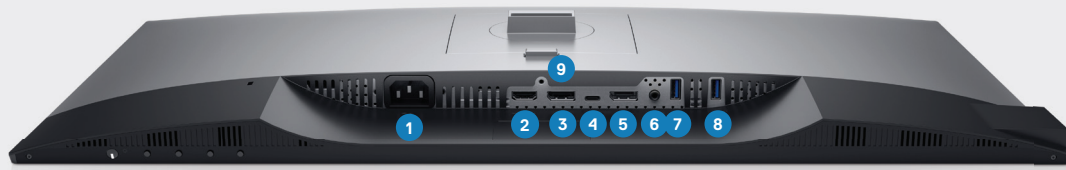

Connectivity

1 AC power port	4 USB-C/DisplayPort¹¹	7 USB downstream port
2 HDMI port	5 DisplayPort (Out)	8 USB downstream port (with power charging)
3 DisplayPort (In)	6 Audio line-out port¹²	9 Stand lock