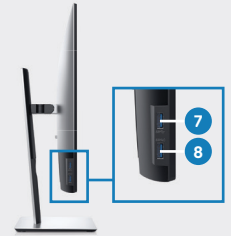

Adjustability and connectivity

DELL ULTRASHARP 27 USB-C MONITOR | U2719DC

Easily adjust the panel to your preferred viewing position.

Back view -
Cable management slot

Tilt and height adjustable

Pivot

Swivel

Connectivity

- | | | |
|--------------------|-------------------------------------|---|
| 1 AC power port | 4 USB-C/DisplayPort ¹¹ | 7 USB downstream port |
| 2 HDMI port | 5 DisplayPort (Out) | 8 USB downstream port (with power charging) |
| 3 DisplayPort (In) | 6 Audio line-out port ¹² | 9 Stand lock |