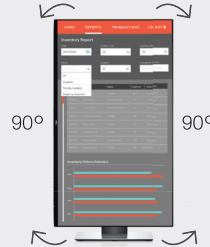

Adjustability and connectivity

DELL ULTRASHARP 27 USB-C MONITOR | U2719DC

Easily adjust the panel to your preferred viewing position.

Back view -
Cable management slot

Tilt and height adjustable

Pivot

Swivel