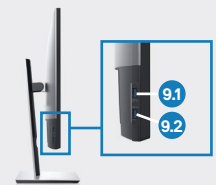

Adjustability and connectivity

DELL ULTRASHARP 32 4K USB-C MONITOR | U3219Q

Easily adjust the panel to your preferred viewing position.

Connectivity

- | | |
|----------------------|-----------------------------------------------|
| 1 AC Power Connector | 7 USB Upstream Port |
| 2 Stand Lock | 8.1 USB Downstream Port |
| 3 HDMI Port | 8.2 USB Downstream Port (with Power Charging) |
| 4 DisplayPort (In) | 9.1 USB Downstream Port |
| 5 USB-C Port | 9.2 USB Downstream Port (with Power Charging) |
| 6 Audio Line Out | |