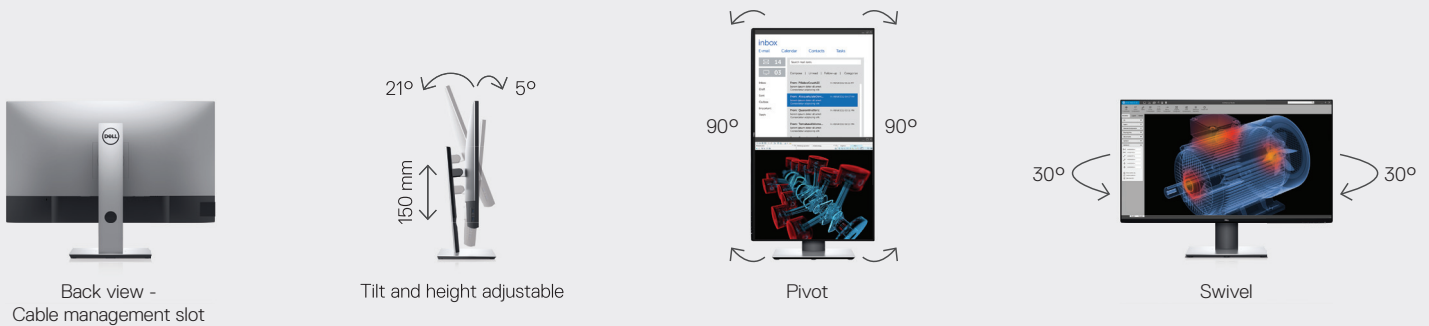

Adjustability and connectivity

DELL ULTRASHARP 32 4K USB-C MONITOR | U3219Q

Easily adjust the panel to your preferred viewing position.

Connectivity

- | | |
|----------------------|-----------------------------------------------|
| 1 AC Power Connector | 7 USB Upstream Port |
| 2 Stand Lock | 8.1 USB Downstream Port |
| 3 HDMI Port | 8.2 USB Downstream Port (with Power Charging) |
| 4 DisplayPort (In) | 9.1 USB Downstream Port |
| 5 USB-C Port | 9.2 USB Downstream Port (with Power Charging) |
| 6 Audio Line Out | |

RECOMMENDED ACCESSORIES

DELL SINGLE MONITOR ARM | MSA14

This articulating arm is designed to maximize your viewing comfort and improve your productivity with its height adjustability, tilt, swivel and pivot features. Attach it easily with a snap to the VESA mount.